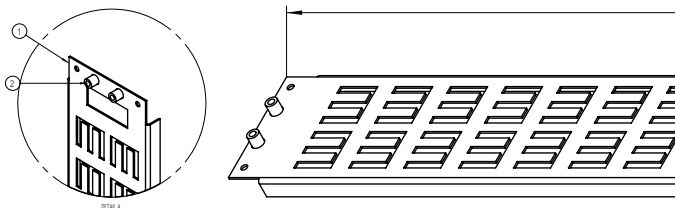

Cable Trays

ACCESSORY - SCEC AND COMMERCIAL

SRA Solutions Cable Trays provide secure, configurable vertical cable management in either Commercial or SCEC racks.

SRA Solutions tool-less PDU Trays can be pre-installed or fitted retrospectively in 600mm and 800mm wide commercial and SCEC racks:

- Cable trays are available in 4 widths - 100mm, 150mm, 200mm and 300mm
- Our precision punched hole pattern accommodates the use of Velcro® ties for superior, structured cable management.
- Quick and easy Installation

Available Colours:

Mannex Suede

Mannex Black

FEATURES AND BENEFITS:

Vertical Cable Management Made Easy

SRA Solutions Cable trays can be mounted in multiple configurations in the front and rear of the rack. Perfect for power and data segregation.

Standard Cable Trays are available in a range of heights to suit your rack choice. Manufactured from 1.5mm zinc annealed steel and powder coated, these trays are tough. Mounting tabs with pre-inserted fasteners fitted to the tray make retrospective installation easy.

SRA Solutions workmanship is of the highest standard and the outside of the finished cable tray presents a neat attractive appearance, free from finishing marks, rough edges and other blemishes.

More Information

e: enquiry@srasolutions.com.au | p: +61 2 6298 1855
w: www.srasolutions.com.au | www.sraonline.com.au