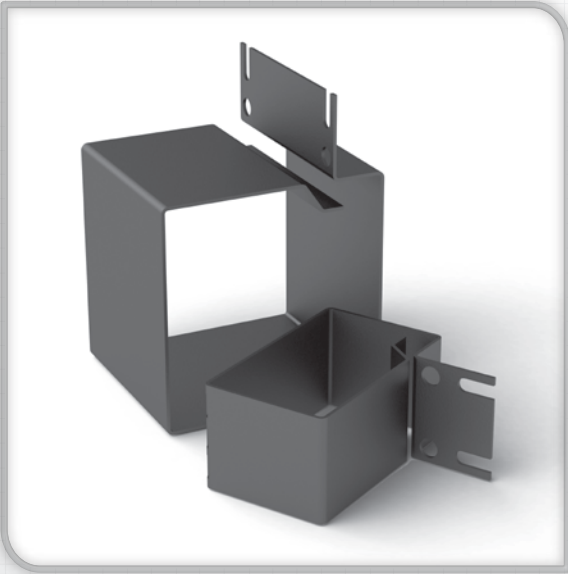

# Cable Management Rings

Cable Management

## Features

- Quick and easy to install
- Suit 19" mounting rails
- An economical cable management solution
- Available in 1RU and 2RU heights

Suitable for all rack sizes. Designed for ease of installation and use.

## Details

All cable rings are made from 1.5mm powdercoated zinc annealed steel.  
Available in 4 sizes.

Item includes:

- Mounting Hardware